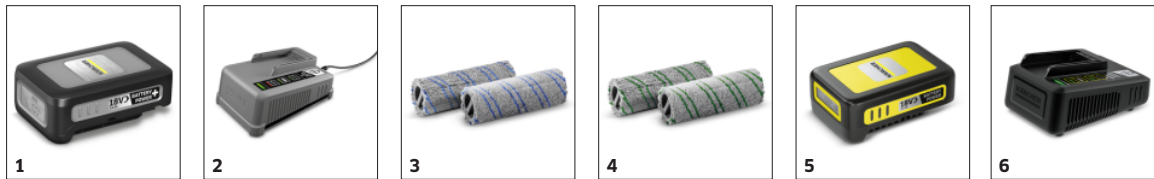

ACCESSORIES FOR BR 30/1 C BP PACK 18/30

1.783-050.0

		Order no.	Description	
BATTERIES				
Battery Power+ 18/30	1	2.445-042.0	With Real Time Technology via LCD display: Very powerful Battery Power+ 18 V lithium-ion battery. Long runtime thanks to a capacity of 3.0 Ah. With voltage monitoring and IPX5 protection.	■
BATTERY CHARGERS				
Fast charger Battery Power+ 18/60	2	2.445-044.0	Quick charger for all 18 V Kärcher Battery Power and Kärcher Battery Power+ lithium-ion battery. 6 amps charging current. With LED operating status indicator. Low stand-by consumption. Wall mounting.	■
ROLLER PADS / ROLLER PAD SHAFTS				
Microfibre shaft				
Universal roller set blue	3	4.030-088.0	For gentle wet cleaning and maintenance of all hard floors: Lint-free, powerful and hard-wearing 2-part microfibre roller set from Kärcher. Washable up to 60° C.	■
Roller set stone	4	4.030-126.0	With integrated bristles to tackle stubborn dirt on resistant hard floors: The 2-part stone roller set for the hard floor cleaner BR 30/1 from Kärcher. Washable up to 60° C.	□
BATTERIES				
Battery Power 18/25	5	2.445-034.0	18 V / 2.5 Ah Kärcher Battery Power exchangeable battery with innovative Real Time Technology incl. LCD display to indicate battery level. Suitable for use in all devices on the 18 V Kärcher battery platform.	□
BATTERY CHARGERS				
Fast Charger Battery Power 18 V	6	2.445-032.0	The fast charger charges the 18 V/2.5 Ah Kärcher Battery Power exchangeable battery to 80% in just 44 minutes and can be used for all batteries on the 18 V Kärcher battery platform.	□
EVERYDAY CLEANER				
	7			□

■ Included in the scope of supply. □ Available accessories.